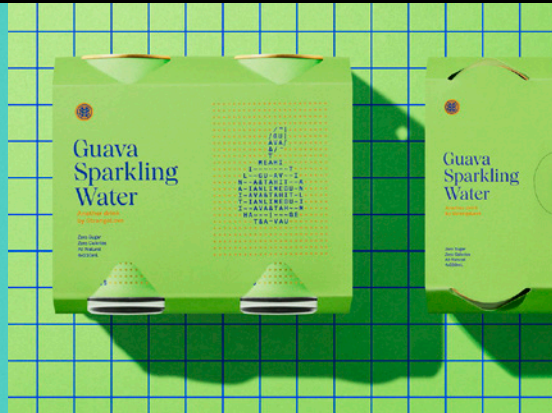

# <.DIGITAL.> NOSTALGIA

110001001010  
001010111000  
010101100100  
110001001010  
001010111000  
010101100100

Before HD and Retina Displays, the 8-bit, Microsoft Paint world reigned. Evoking newstalgia and nostalgia for dial-ups and modem sounds, this digital style borrows from the early 2000's AIM, AOL, MySpace era and revels in lo-res, glitch prone GameBoy-esque graphics and typography. Used mostly in digital media, as opposed to print and package design, it has a homemade, basement HTML vibe that is meme friendly, with janky GIFs and pop-up windows, as a fresh alternative to the slick and filtered online world.