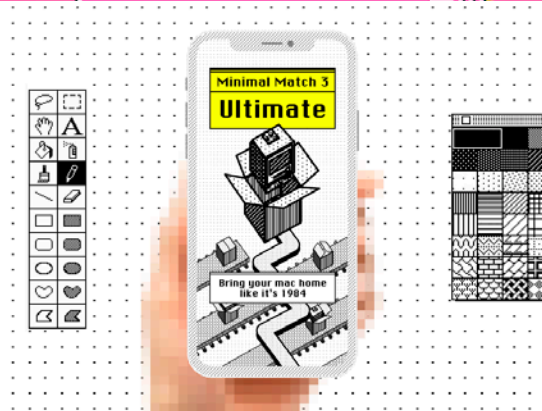

# <.DIGITAL.> NOSTALGIA

110001001010  
001010111000  
010101100100  
110001001010  
001010111000  
010101100100

Before HD and Retina Displays, the 8-bit, Microsoft Paint world reigned. Evoking newstalgia and nostalgia for dial-ups and modem sounds, this digital style borrows from the early 2000's AIM, AOL, MySpace era and revels in lo-res, glitch prone GameBoy-esque graphics and typography. Used mostly in digital media, as opposed to print and package design, it has a homemade, basement HTML vibe that is meme friendly, with janky GIFs and pop-up windows, as a fresh alternative to the slick and filtered online world.