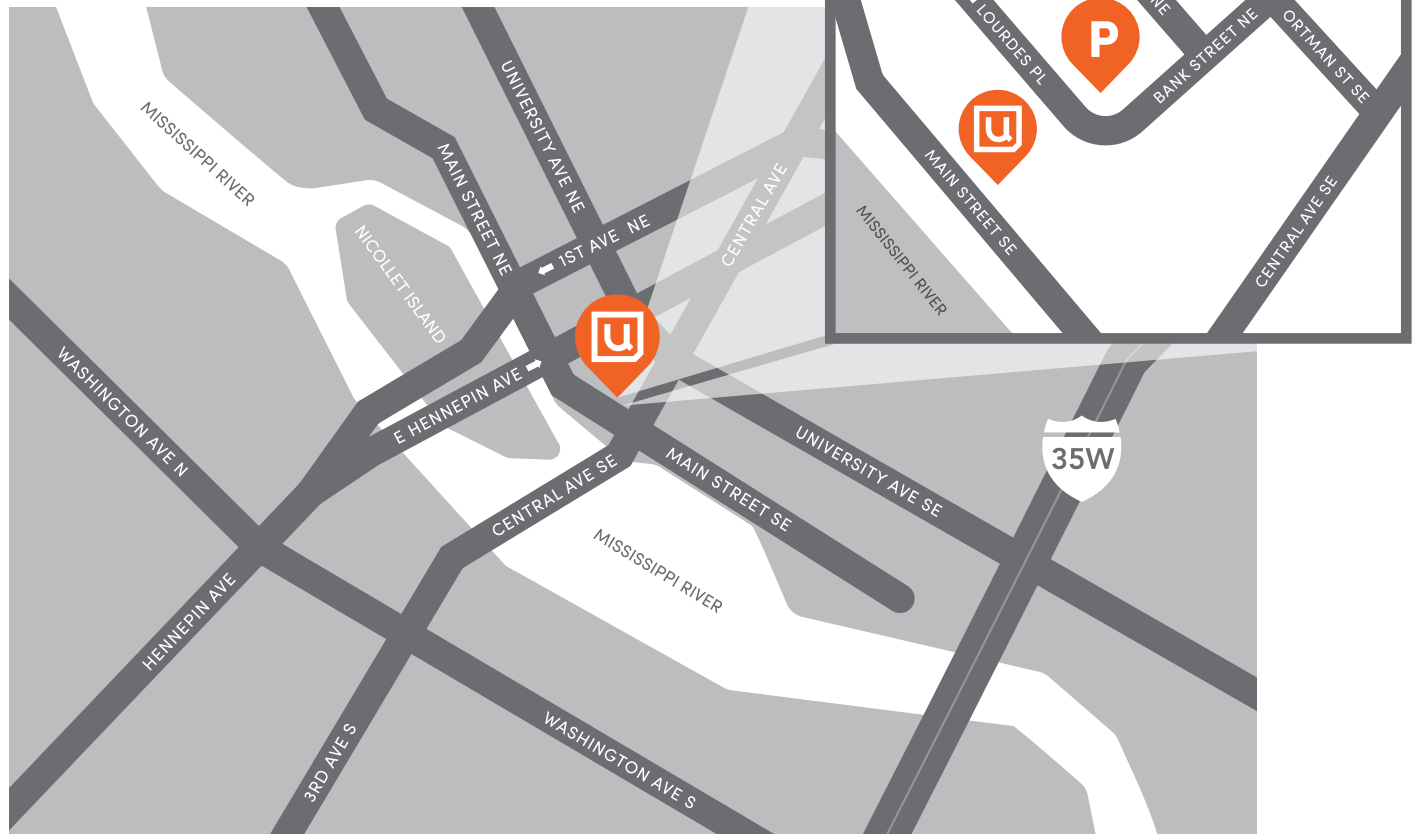

HOW TO FIND US

Riverplace Building

43 Main Street SE, Suite 430
(4th Floor Exposition Hall)
Minneapolis, MN 55414

612.378.0748

Riverplace Garage

98 2nd Street Southeast
Minneapolis, MN 55414

NAVIGATING THE BUILDING

Google: 98 2nd St SE, Mpls, MN 55414

This will get you to the Municipal Garage at Riverplace, located underneath our building.
We are only able to validate parking for this ramp.

Park on level A or C

After entering the building, walk until you get to the far side of the atrium, turn right just past the escalators. Half way down the hallway there will be a set of glass elevators.